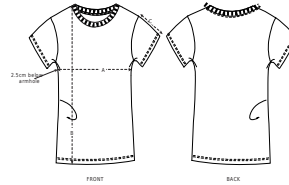

WOMEN T-SHIRTS
STELLA EXPRESSER

STTW032

The iconic women's fitted t-shirt

Single Jersey
 100% Organic ring-spun combed cotton
 155 GSM

- Set-in sleeve
- 1x1 rib at neck collar
- Inside back neck tape in self fabric
- Sleeve hem and bottom hem with narrow double topstitch

FITTED

XS	S	M	L	XL	XXL
----	---	---	---	----	-----

Size guide

SIZES		XS	S	M	L	XL	XXL
A	Half Chest	42	44.5	47.5	50.5	53.5	56.5
B	Body Length	62	64	66	68	69	69
C	Sleeve Length	16	16	17	17	18	18

Wash similar colours together, do not iron on print, wash and iron inside out.