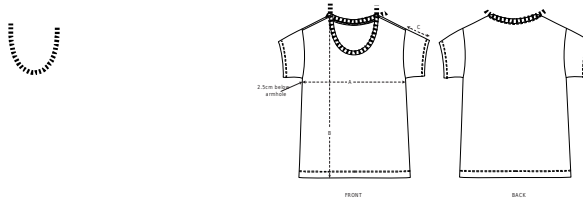

WOMEN T-SHIRTS
STELLA CHILLER

STTW036

The women's scoop neck relaxed fit t-shirt

Single Jersey
 100% Organic ring-spun combed cotton
 120 GSM

- Set-in sleeve
- Dropped shoulder
- 1x1 rib at neck collar
- Inside back neck tape in single jersey
- Sleeve hem and bottom hem with narrow double topstitch

RELAXED FIT

XS	S	M	L	XL
----	---	---	---	----

Size guide

SIZES		XS	S	M	L	XL
A	Half Chest	46	48.5	51.5	54.5	57.5
B	Body Length	58	60	62	64	65
C	Sleeve Length	11	11	12	12	13

Wash similar colours together, do not iron on print, wash and iron inside out.